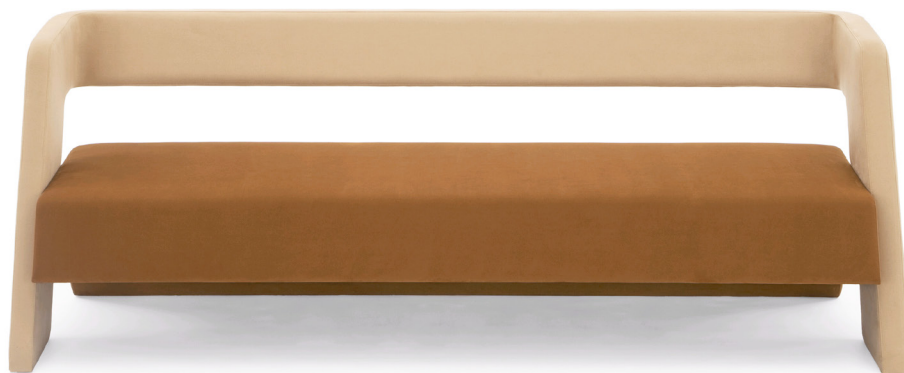

Dune Collection—

REBEL  
Richard Shemtov, 2010

***dune***

REBEL

Richard Shemtov, 2010

Sofa upholstered with poly-urethane foam over birch plywood and solid wood frame.

Sofa: 82 1/2"w x 36"d x 28"h  
Custom sizes available